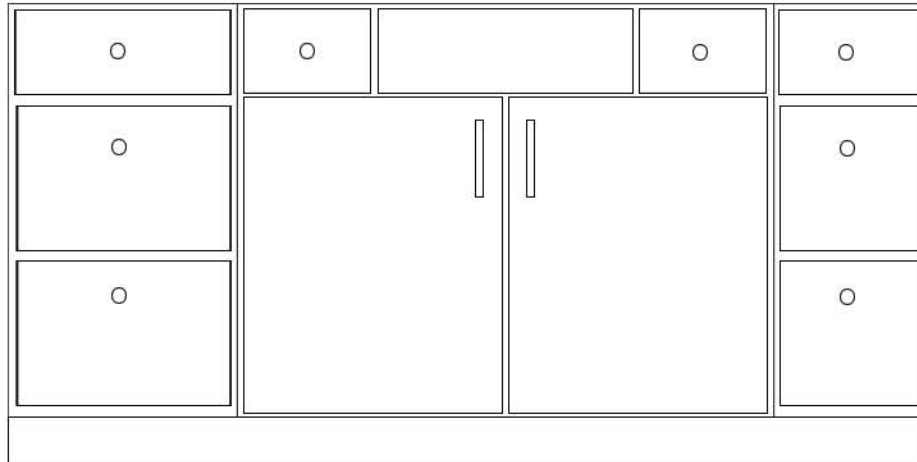

McDougal

MASTER BATHROOM CABINETS

HARDWARE

Emtex Haydon 1 1/4" Mushroom Knobs- Satin Brass (16)
 Emtex Jasper 6" Bar Pulls- Satin Brass (4)

OXFORD MIST

VANITY LEFT

Total: 72" wide (Max 77.5")

18" 3 Drawer
 Vanity Base
 (OM-VDB18)

42" Vanity Combo Base
 (OM-VSD42)

12" 3 Drawer
 Vanity Base
 (OM-VDB12)

VANITY RIGHT

Total: 66" wide (Max 70.5")

12" 3 Drawer
 Vanity Base
 (OM-VDB12)

42" Vanity Combo Base
 (OM-VSD42)

12" 3 Drawer
 Vanity Base
 (OM-VDB12)