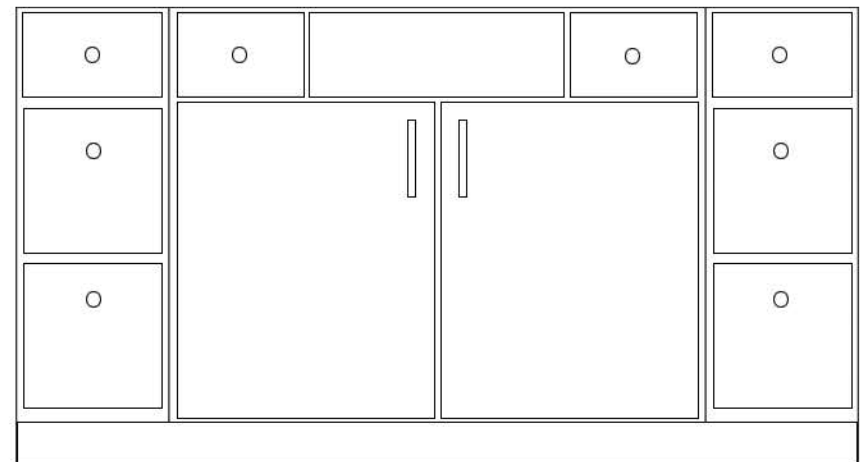

McDougal

MASTER BATHROOM CABINETS

HARDWARE

Emtex Haydon 1 1/4" Mushroom Knobs- Satin Brass (16)
 Emtex Jasper 6" Bar Pulls- Satin Brass (4)

OXFORD MIST

VANITY LEFT

Total: 72" wide (Max 77.5")

18" 3 Drawer
 Vanity Base
 (OM-VDB18)

42" Vanity Combo Base
 (OM-VSD42)

12" 3 Drawer
 Vanity Base
 (OM-VDB12)

VANITY RIGHT

Total: 66" wide (Max 70.5")

12" 3 Drawer
 Vanity Base
 (OM-VDB12)

42" Vanity Combo Base
 (OM-VSD42)

12" 3 Drawer
 Vanity Base
 (OM-VDB12)