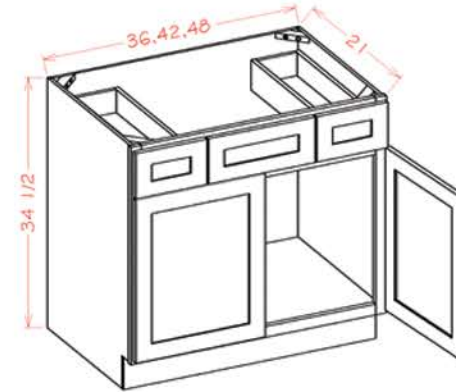

McDougal

MASTER BATHROOM CABINETS

HARDWARE

Emtex Haydon 1 1/4" Mushroom Knobs- Satin Brass (16)
 Emtex Jasper 6" Bar Pulls- Satin Brass (4)

OXFORD MIST

VANITY LEFT

Total: 72" wide (Max 77.5")

18" 3 Drawer
 Vanity Base
 (OM-VDB18)

42" Vanity Combo Base
 (OM-VSD42)

12" 3 Drawer
 Vanity Base
 (OM-VDB12)

VANITY RIGHT

Total: 66" wide (Max 70.5")

12" 3 Drawer
 Vanity Base
 (OM-VDB12)

42" Vanity Combo Base
 (OM-VSD42)

12" 3 Drawer
 Vanity Base
 (OM-VDB12)